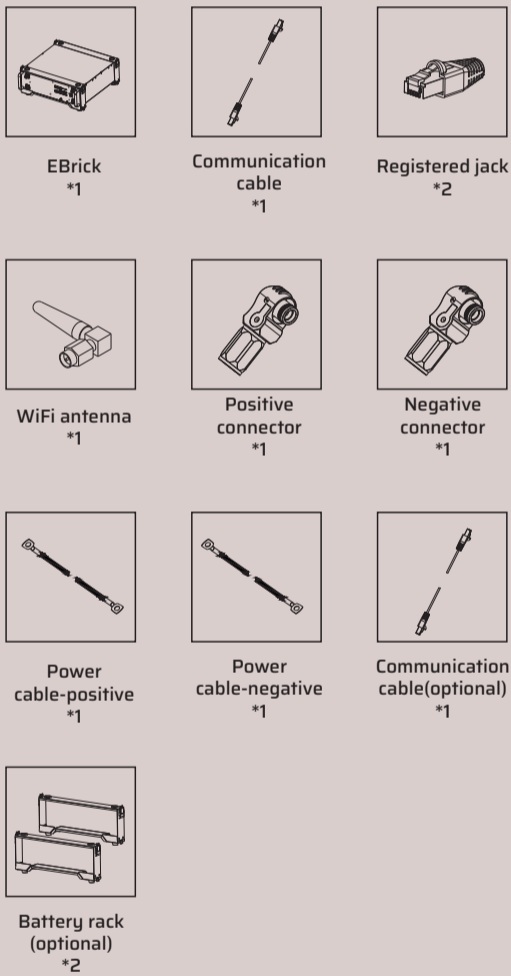

Quick Installation Guide

Household Energy Storage
EBrick

Package Contents

The following items are included in the package:

Tools & Safety Gear Required

The following tools are required to install the battery pack:

It is required to wear the following safety gears when handling the battery pack.

Step 1: Bracket Mounting

Step 2: Place Battery

Step 3: Cable Connection

Step 4: Setting & Power On